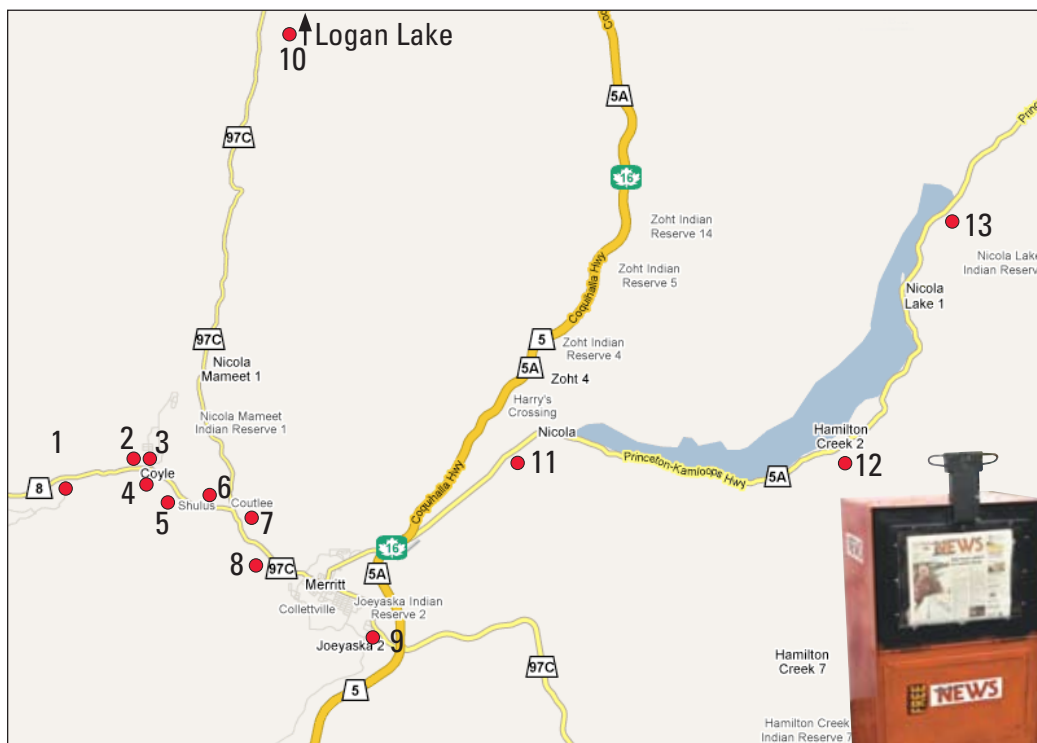

Maps & Distribution

Merritt News Communities

Logan Lake	40
Lower Nicola. . .	571 (190 HD) *
Merritt.	4471 (3,697 HD) *
Douglas Lake. . .	40
Quilchena. . . .	40
Nicola Lake. . . .	45
Total	5207

*Home Delivered

Merritt Home Delivery **3,697** • Lower Nicola Home Delivery **190**
 Merritt Merchants **694** • Nicola Valley Distribution Boxes **626**

Reaching the communities of: Merritt, Lower Nicola, Sunshine Valley, Quilchena, Logan Lake, Douglas Lake

Merritt News Distribution Stands

1. Sunshine Valley Road
2. Hitch N' Post Restaurant
3. Aberdeen Cold Beer & Wine Store
4. Lower Nicola Mobile Home Park
5. Lower Nicola Indian Band
6. Shw'ex mx Child & Family Service
7. Mameet Road turn off
8. Highway 97C
9. Coldwater Road
10. Logan Lake Esso
11. Nicola Lake
12. Quilchena
13. Douglas Lake, Lake View Gas Station